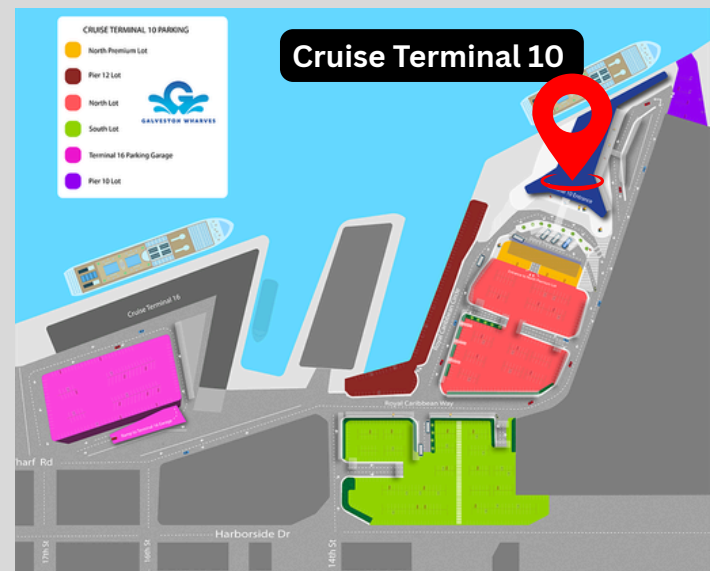

GALVESTON WHARVES
EST. 1825

NOTICE: MARINER OF THE SEAS PASSENGERS SAILING MARCH 17, 2026

This notice is to inform you of a terminal change for your embarkation on March 17, 2026:

Embark/Boarding Your Ship (March 17, 2026)

- **Ship:** Mariner of the Seas
- **Embarkation Terminal:** Cruise Terminal 28
- **Parking:** Park in your reserved lot as planned.
- **Transportation:** Free shuttles will take you directly from your Terminal 10 parking lot to Terminal 28.
- **Bags:** Please drop your bags off at Cruise Terminal 28 BEFORE parking and getting on the shuttle.

Disembark/ Return from Cruise (March 21,2026)

- **Disembarkation Terminal:** Royal Caribbean Terminal 10
- **Parking:** Proceed to your parking lot, ground transportation, or shuttle stop
- **Bags:** Follow Royal Caribbean Instructions